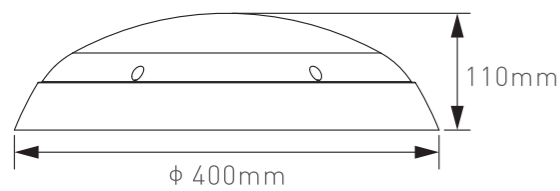

ANTI-LIGATURE LIGHT

ULTRA U400

White

Dimensions

Photometrics

— C0/180,110.1 — C60/240,109.5
— C30/210,110.5 — C90/270,108.9

ANTI-LIGATURE LIGHT

Features & Benefits

Model	Power	3000K	4000K	5000K		Colour Temp.	Lumen Efficiency
U400	36W	4444lm	4541m	4638m	(±10%)	3000K	129 lm/W
<ul style="list-style-type: none"> • Customized higher lumen output available 							
						4000K	132 lm/W
						5000K	135 lm/W

Specification

Input Voltage	CRI	Power Factor	SDCM	Beam Angle	Operation Temp.	IP/IK	Fitting Material	Class
220~240VAC	>80	>0.9	3	120°	-20 °C~+40 °C	IP66/IK20	Cast Aluminum	II

Standard Lifespan	Premium Lifespan	Standard	Emergency Lumen	Battery
L70B50: 50,000h	L70B50: 125,000h / L80B10: 65,000h	EN60598-2-1/EN55015/EN62778/EN60598-2-22	200lm~400lm	3h Durat