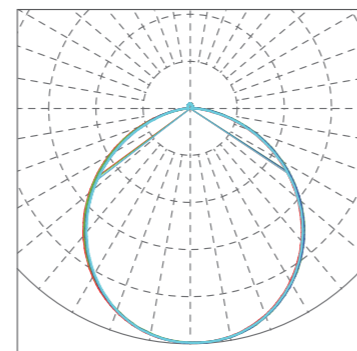

ANTI-LIGATURE LIGHT

ULTRA U400

White

Dimensions

Photometrics

— C0/180,110.1 — C60/240,109.5
— C30/210,110.5 — C90/270,108.9

ANTI-LIGATURE LIGHT

Features & Benefits

Model	Power	3000K	4000K	5000K		Colour Temp.	Lumen Efficiency
U400	36W	4444lm	4541m	4638m	(±10%)	3000K	129 lm/W
<ul style="list-style-type: none"> • Customized higher lumen output available 							
						4000K	132 lm/W
						5000K	135 lm/W